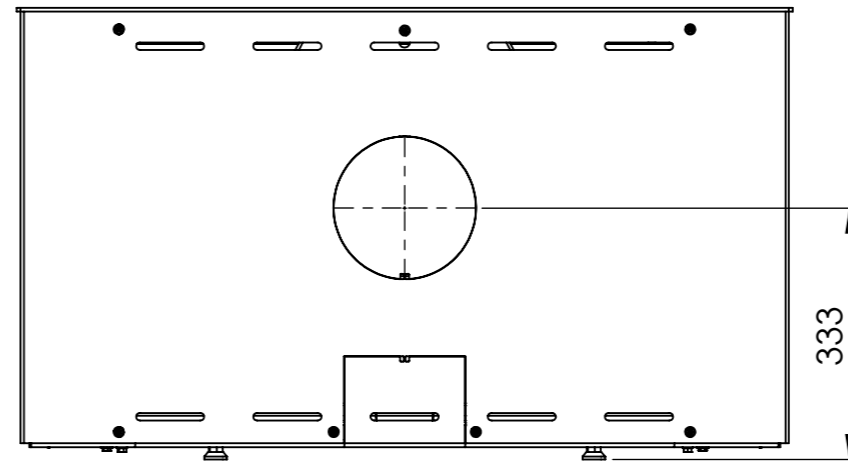

Serie	Scan-Line 100
Description	Scan-Line 100R steel

External fresh air
from below
0032-0015 (Not included)

External fresh air
from behind
1511-0028 (Not included)