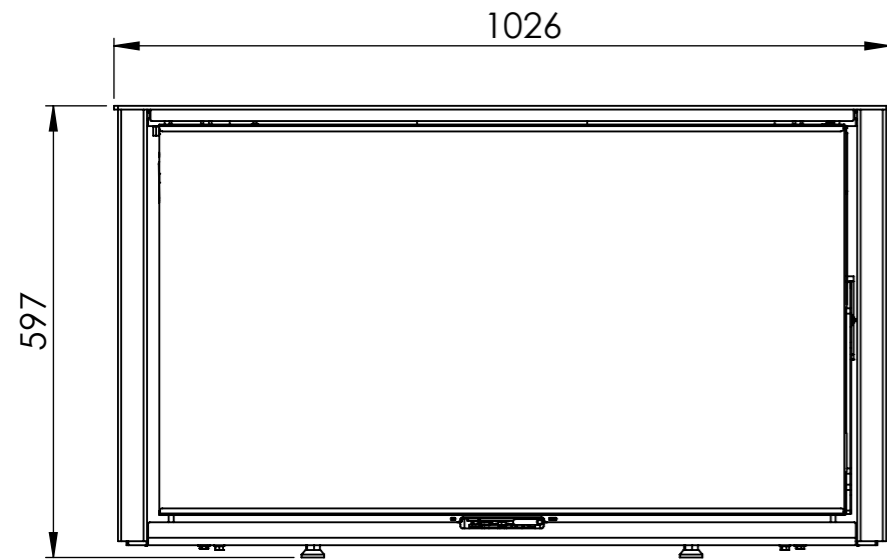

Serie	Scan-Line 100
Description	Scan-Line 100R steel

External fresh air
from below
0032-0015 (Not included)

External fresh air
from behind
1511-0028 (Not included)